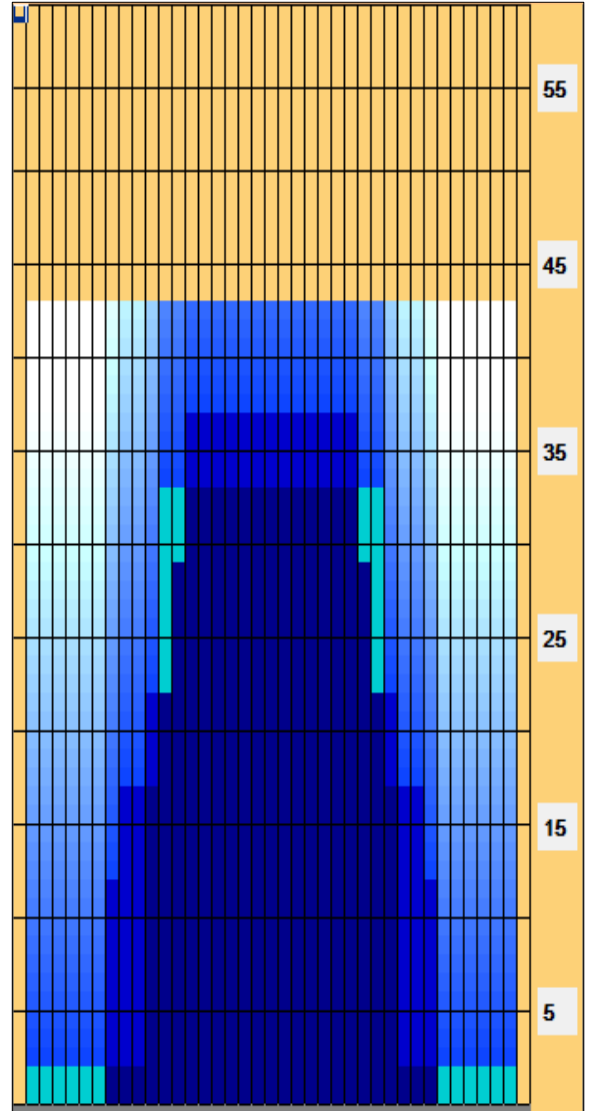

Liiton mestaruus 2022 joukkuekilpailu

Oil Pattern Distance:	43 Feet	Reverse Brush Drop:	43 Feet	Oil Per Board:	50 uL
Forward Oil Total:	14.5 mL	Reverse Oil Total:	9.65 mL	Volume Oil Total:	24.15 mL
Forward Boards Crossed:	290 Boards	Reverse Boards Crossed:	193 Boards	Total Boards Crossed:	483 Boards

	Start	Stop	Loads	Speed	Crossed	Start	End	Feet	T.Oil
1	2L	2R	2	18	74	0.0	2.5	2.5	3700
2	11L	11R	6	18	114	2.5	17.8	15.3	5700
3	12L	12R	6	18	102	17.8	33.1	15.3	5100
4	2L	2R	0	22	0	33.1	38.0	4.9	0
5	2L	2R	0	26	0	38.0	43.0	5.0	0

Conditioner:
Type In or Select
One

TransferType:
Type In or Select
One

Forward

Reverse

Combined

Buff

	Start	Stop	Loads	Speed	Crossed	Start	End	Feet	T.Oil
1	2L	2R	0	26	0	43.0	37.0	-6.0	0
2	14L	14R	3	18	39	37.0	29.4	-7.6	1950
3	13L	13R	3	18	45	29.4	21.8	-7.6	2250
4	11L	11R	2	18	38	21.8	16.7	-5.1	1900
5	9L	9R	2	18	46	16.7	11.6	-5.1	2300
6	8L	8R	1	18	25	11.6	9.1	-2.5	1250
7	2L	2R	0	14	0	9.1	0.0	-9.1	0

This Pattern Up Loaded From Slot # 1 In Lane Machine On 17.1.2022 9:39

Item	3L-7L:18L-18R	8L-12L:18L-18R	13L-17L:18L-18R	18L-18R:17R-13R	18L-18R:12R-8R	18L-18R:7R-3R
Description	Outside Track:Middle	Middle Track:Middle	Inside Track:Middle	Middle:Inside Track	Middle:Middle Track	Middle:Outside Track
Track Zone Ratio	12.5	2.78	1.02	1.02	2.78	12.5